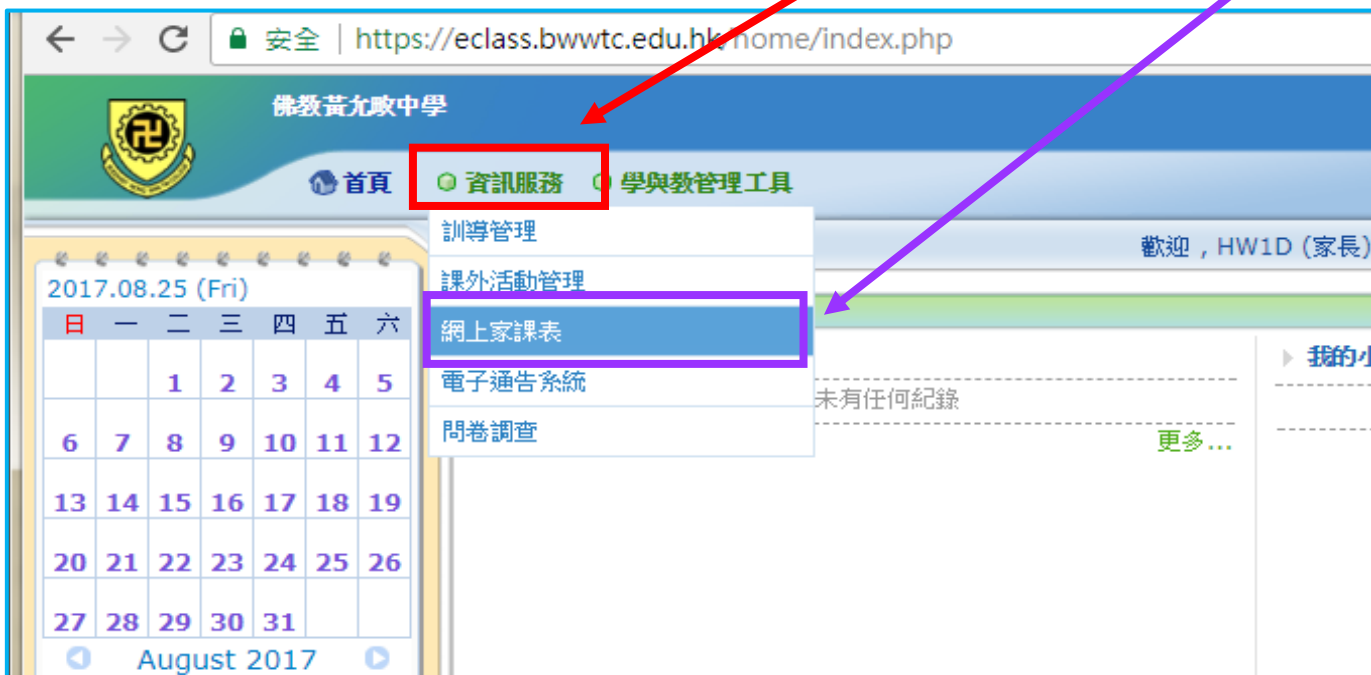

若各位家長想查詢“網上家課表”，可以先把滑鼠箭號指向“資訊服務”，然後就可選擇“網上家課表”。