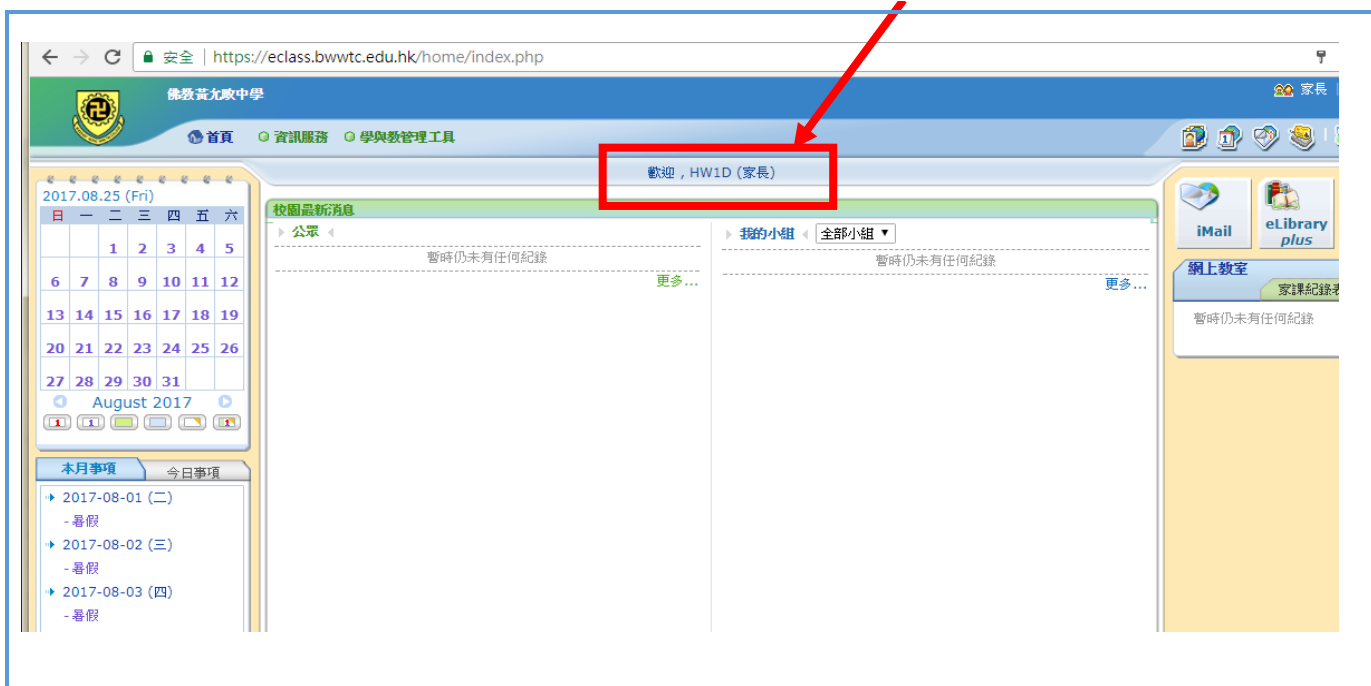

登入後應該可以看到以下頁面：

貴子弟的名字